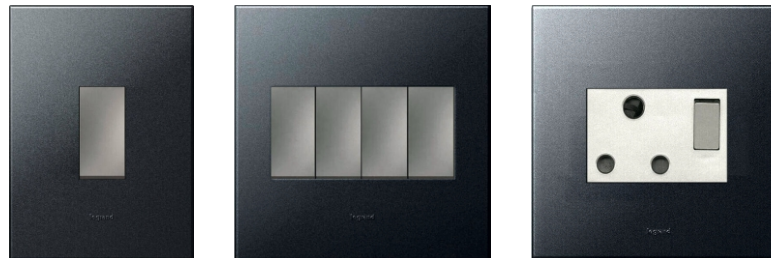

20MM PLATINUM QUARTZ 100MM
SPLASHBACKS

SMEG
Um4040: Sink Alba
Undermount Double Bowl
Alba collection

building communities

SMEG: Hob Ceran 60cm
 BLACK CERAN GLASS Schott Ceran Suprema
 black glass (with straight edge)
 4 full power cooking zones
 (with 9 power levels each)
 Residual heat indicators
 Timer with switch-off function
 Automatic safety switch-off • Touch Control
 Child safety lock

LEGRAND ARTEOR
 GRAPHITE

Arteor offers a range of carefully crafted masterpieces to give any space an elegant yet discrete look, adding to the design without distracting attention.

SMEG Oven Classic 60cm
 St. steel and Black Eclipse glass •
 79L oven (Gross) •
 8 functions • 5 cooking levels •
 50-250C range •
 Double glazed CoolTouch oven door •
 SoftTouch controls •
 2 halogen lights • Child safety lock function