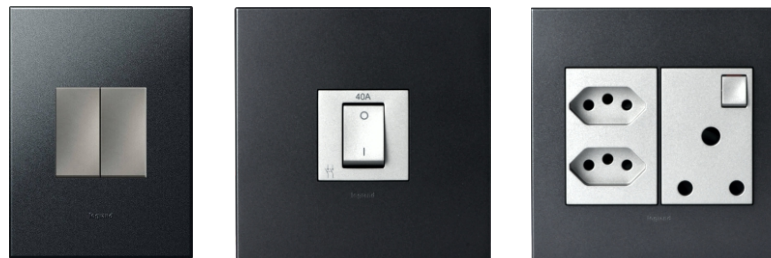

SMEG Oven Classic 60cm
St. steel and Black Eclipse glass •
79L oven (Gross) •
8 functions • 5 cooking levels •
50-250C range •
Double glazed CoolTouch oven door •
SoftTouch controls •
2 halogen lights • Child safety lock function

SPECIAL FEATURES:
Multifunction thermoventilated oven •
Thermoseal cooking technology • Speed reduction
cooling system • EverClean interior •
VapourClean and
removable all glass inner door for easy cleaning

SMEG
Um4040: Sink Alba Undermount Double Bowl
Alba collection • Brushed 304 Stainless steel
Embossed logo • 3.5 inch drainer
Overflow prevention
Installation kit included (Strainer siphon with
dishwasher outlet connection and fixing clips)
10yr guarantee •
Sink dimensions:
760mm (L) x 450mm (W) x 180mm (D)
Right and left bowl dimensions:
340mm (L) x 400mm (W) x 180mm (D)