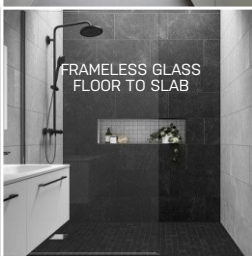

SMEG
 Um4040: Sink Alba Undermount Double Bowl
 Alba collection • Brushed 304 Stainless steel
 Embossed logo • 3.5 inch drainer
 Overflow prevention
 Installation kit included (Strainer siphon with
 dishwasher outlet connection and fixing clips)
 10yr guarantee •
 Sink dimensions:
 760mm (L) x 450mm (W) x 180mm (D)
 Right and left bowl dimensions:
 340mm (L) x 400mm (W) x 180mm (D)

Be a part of our community

Like what you have seen so far?
 Chat to us about our rental and
 sales opportunities

building communities

FRAMELESS GLASS SLIDING DOOR

VIRGO II CONC SHOWER/BATH
HEIGHT:113.39MM
LENGTH:54.16MM
WIDTH:108.35MM
WEIGHT:662GR

FRAMELESS GLASS
FLOOR TO SLAB

SQUARE ROSE SLIM LINE 200MM STAINLESS STEEL

ICEBERG BIANCO
600MM X 600MM
PORCELAIN TILE

PLATINUM NERO BUSH
600MM X 600MM
PORCELAIN

CUSTOM CUT MIRRORS

PLATINUM NERO BUSH
600MM X 600MM PORCELAIN

ICEBERG BIANCO
600MM X 600MM PORCELAIN TILE

Like what you have seen so far?
Chat to us about our rental and
sales opportunities

VIRGO II CONC SHOWER/BATH MIXER
HEIGHT:113.39MM
LENGTH:54.16MM
WIDTH:108.35MM
WEIGHT:662GR