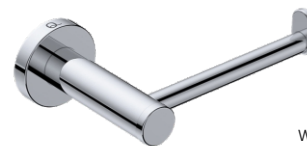

20MM PLATINUM QUARTZ 550MM DEEP

PLATINUM NERO BUSH 600MM X 600MM PORCELAIN