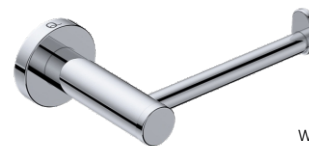

20MM PLATINUM QUARTZ 550MM DEEP

PLATINUM NERO BUSH 600MM X 600MM PORCELAIN