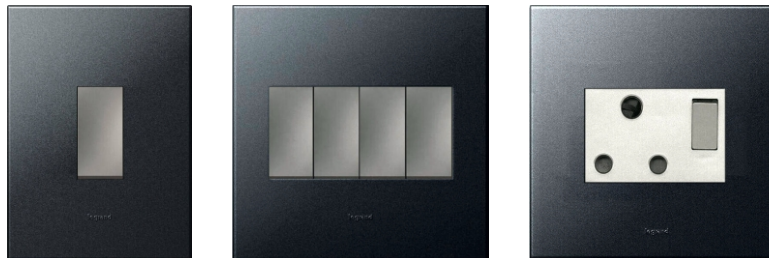

# building communities

SMEG: Hob Ceran 60cm  
 BLACK CERAN GLASS Schott Ceran Suprema  
 black glass (with straight edge)  
 4 full power cooking zones  
 (with 9 power levels each)  
 Residual heat indicators  
 Timer with switch-off function  
 Automatic safety switch-off • Touch Control  
 Child safety lock

LEGRAND ARTEOR  
 GRAPHITE

Arteor offers a range of carefully crafted masterpieces to give any space an elegant yet discrete look, adding to the design without distracting attention.

SMEG Oven Classic 60cm  
 St. steel and Black Eclipse glass •  
 79L oven (Gross) •  
 8 functions • 5 cooking levels •  
 50-250C range •  
 Double glazed CoolTouch oven door •  
 SoftTouch controls •  
 2 halogen lights • Child safety lock function