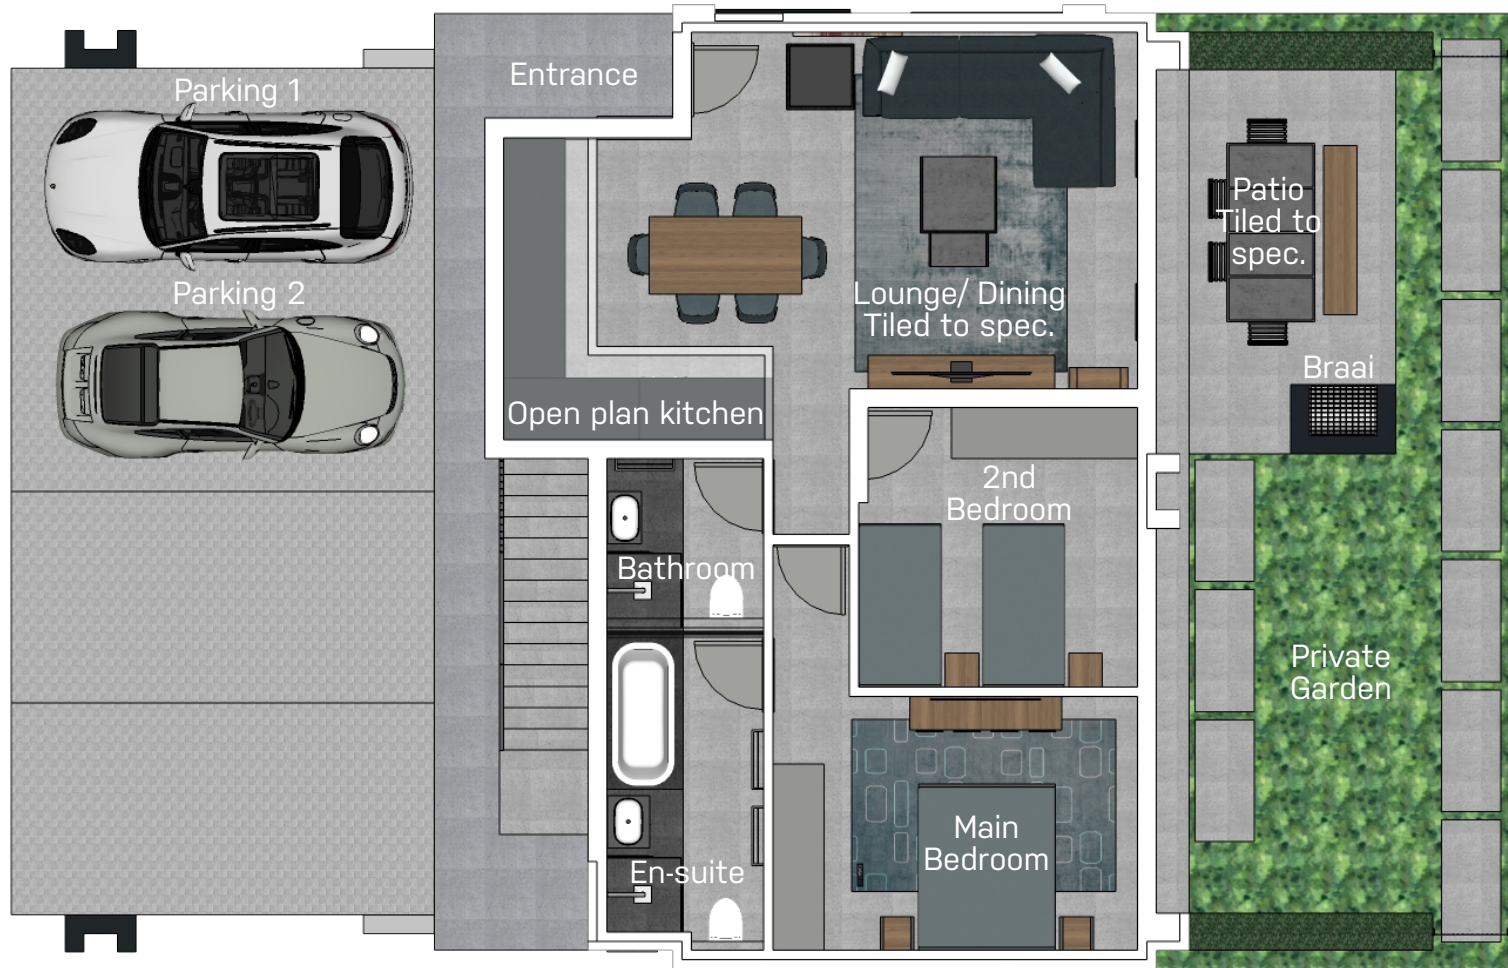

Ground Floor 105sq

- Two bedroom apartment
- Open plan living and dining area
- Modern open plan kitchen with SMEG appliances and quality finishes

- 2 Bedrooms
- 2 Bathrooms
- Double carport
- Patio and braai
- High quality finishes
- Private garden
- Automated irrigation system

B
BADEC
BROS.

PROPERTY

R 2 195 000