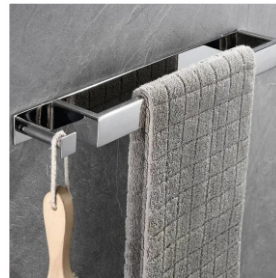

VIRGO II SINK MIXER DECK TYPE
HEIGHT:368MM
LENGTH:51.45MM
WIDTH:224MM
WEIGHT:1108.5GR

20MM PLATINUM QUARTZ 100MM SPLASHBACKS