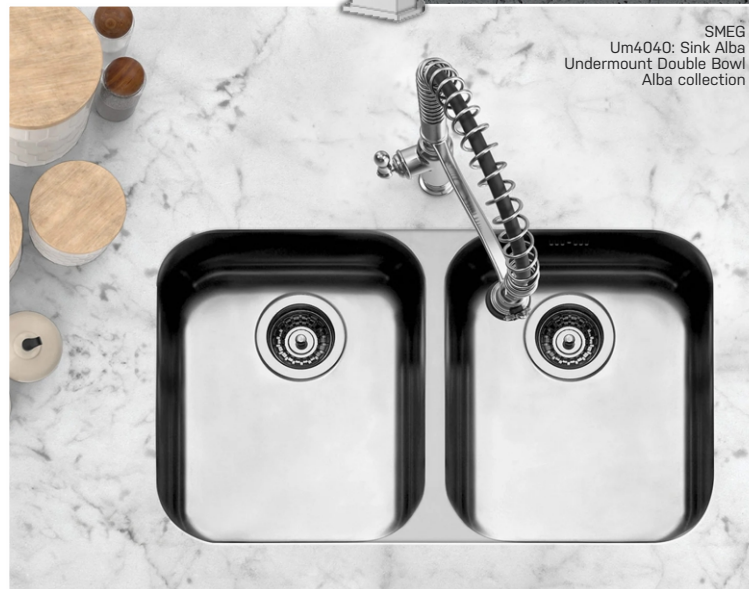

building communities

Be a part of our community

Like what you have seen so far?
Chat to us about our rental and sales opportunities

VIRGO II SINK MIXER DECK TYPE
HEIGHT:368MM
LENGTH:51.45MM
WIDTH:224MM
WEIGHT:1108.5GR

20MM PLATINUM QUARTZ 100MM SPLASHBACKS