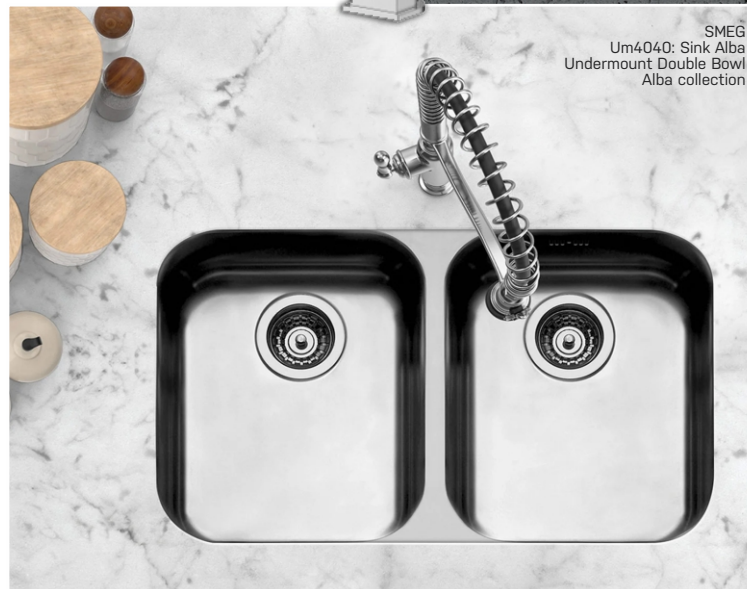

GOLA HANDLES

SMEG
Um4040: Sink Alba
Undermount Double Bowl
Alba collection

building communities

SMEG: Hob Ceran 60cm
 BLACK CERAN GLASS Schott Ceran Suprema
 black glass (with straight edge)
 4 full power cooking zones
 (with 9 power levels each)
 Residual heat indicators
 Timer with switch-off function
 Automatic safety switch-off • Touch Control
 Child safety lock

LEGRAND ARTEOR
 GRAPHITE

Arteor offers a range of carefully crafted masterpieces to give any space an elegant yet discrete look, adding to the design without distracting attention.

SMEG Oven Classic 60cm
 St. steel and Black Eclipse glass •
 79L oven (Gross) •
 8 functions • 5 cooking levels •
 50-250C range •
 Double glazed CoolTouch oven door •
 SoftTouch controls •
 2 halogen lights • Child safety lock function