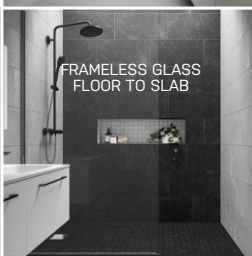

SMEG
 Um4040: Sink Alba Undermount Double Bowl
 Alba collection • Brushed 304 Stainless steel
 Embossed logo • 3.5 inch drainer
 Overflow prevention
 Installation kit included (Strainer siphon with
 dishwasher outlet connection and fixing clips)
 10yr guarantee •
 Sink dimensions:
 760mm (L) x 450mm (W) x 180mm (D)
 Right and left bowl dimensions:
 340mm (L) x 400mm (W) x 180mm (D)

Be a part of our community

Like what you have seen so far?
 Chat to us about our rental and
 sales opportunities

building communities

FRAMELESS GLASS SLIDING DOOR

VIRGO II CONC SHOWER/BATH
HEIGHT:113.39MM
LENGTH:54.16MM
WIDTH:108.35MM
WEIGHT:662GR

FRAMELESS GLASS
FLOOR TO SLAB

SQUARE ROSE SLIM LINE 200MM STAINLESS STEEL

CUSTOM CUT MIRRORS

PLATINUM NERO BUSH
600MM X 600MM PORCELAIN

ICEBERG BIANCO
600MM X 600MM PORCELAIN TILE

ICEBERG BIANCO
600MM X 600MM
PORCELAIN TILE

PLATINUM NERO BUSH
600MM X 600MM
PORCELAIN
PORCELAIN

VIRGO II CONC SHOWER/BATH MIXER
HEIGHT:113.39MM
LENGTH:54.16MM
WIDTH:108.35MM
WEIGHT:662GR

Be a part of our community

Like what you have seen so far?
Chat to us about our rental and
sales opportunities