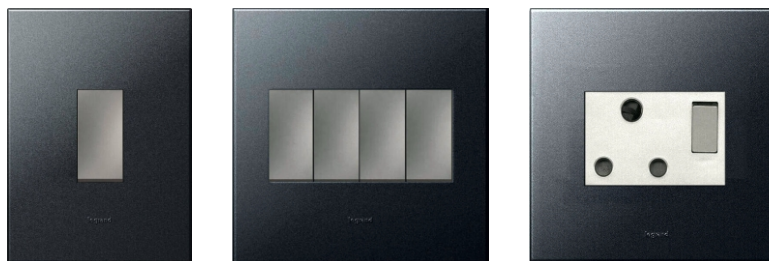

GOLA HANDLES

SMEG
Um4040: Sink Alba
Undermount Double Bowl
Alba collection

building communities

SMEG: Hob Ceran 60cm
 BLACK CERAN GLASS Schott Ceran Suprema
 black glass (with straight edge)
 4 full power cooking zones
 (with 9 power levels each)
 Residual heat indicators
 Timer with switch-off function
 Automatic safety switch-off • Touch Control
 Child safety lock

LEGRAND ARTEOR
 GRAPHITE

Arteor offers a range of carefully crafted masterpieces to give any space an elegant yet discrete look, adding to the design without distracting attention.

SMEG Oven Classic 60cm
 St. steel and Black Eclipse glass •
 79L oven (Gross) •
 8 functions • 5 cooking levels •
 50-250C range •
 Double glazed CoolTouch oven door •
 SoftTouch controls •
 2 halogen lights • Child safety lock function