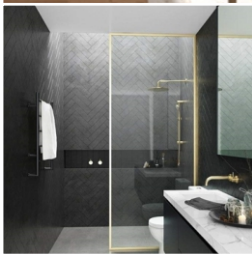

Be a part of our community

Like what you have seen so far?
 Chat to us about our rental and
 sales opportunities

building communities

FRAMELESS GLASS SLIDING DOOR

VIRGO II CONC SHOWER/BATH
HEIGHT:113.39MM
LENGTH:54.16MM
WIDTH:108.35MM
WEIGHT:662GR

FRAMELESS GLASS
FLOOR TO SLAB

SQUARE ROSE SLIM LINE 200MM STAINLESS STEEL

CUSTOM CUT MIRRORS

PLATINUM NERO BUSH
600MM X 600MM PORCELAIN

ICEBERG BIANCO
600MM X 600MM PORCELAIN TILE

ICEBERG BIANCO
600MM X 600MM
PORCELAIN TILE

PLATINUM NERO BUSH
600MM X 600MM
PORCELAIN
PORCELAIN

VIRGO II CONC SHOWER/BATH MIXER
HEIGHT:113.39MM
LENGTH:54.16MM
WIDTH:108.35MM
WEIGHT:662GR

Be a part of our community

Like what you have seen so far?
Chat to us about our rental and
sales opportunities