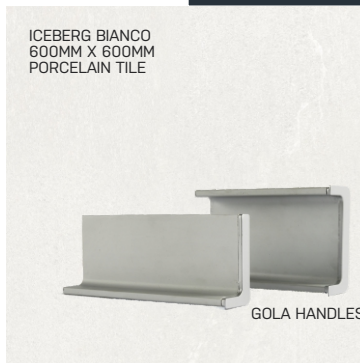

LEGRAND ARTEOR GRAPHITE

VIRGO II SINK MIXER DECK TYPE
HEIGHT:368MM
LENGTH:51.45MM
WIDTH:224MM
WEIGHT:1108.5GR

20MM PLATINUM QUARTZ 100MM SPLASHBACKS

KALAPANA PEEN

ICEBERG BIANCO
600MM X 600MM
PORCELAIN TILE

GOLA HANDLES

SMEG
Um4040: Sink Alba
Undermount Double Bowl
Alba collection

building communities

SMEG: Hob Ceran 60cm
 BLACK CERAN GLASS Schott Ceran Suprema
 black glass (with straight edge)
 4 full power cooking zones
 (with 9 power levels each)
 Residual heat indicators
 Timer with switch-off function
 Automatic safety switch-off • Touch Control
 Child safety lock

LEGRAND ARTEOR
 GRAPHITE

Arteor offers a range of carefully crafted masterpieces to give any space an elegant yet discrete look, adding to the design without distracting attention.

SMEG Oven Classic 60cm
 St. steel and Black Eclipse glass •
 79L oven (Gross) •
 8 functions • 5 cooking levels •
 50-250C range •
 Double glazed CoolTouch oven door •
 SoftTouch controls •
 2 halogen lights • Child safety lock function