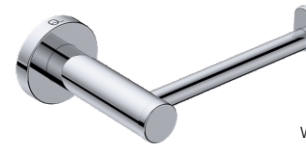

20MM PLATINUM QUARTZ 550MM DEEP

PLATINUM NERO BUSH 600MM X 600MM PORCELAIN