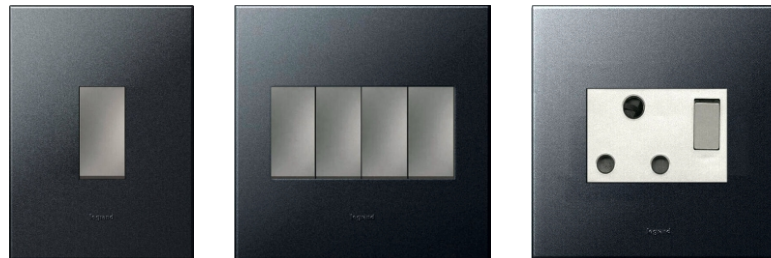

20MM PLATINUM QUARTZ 100MM SPLASHBACKS

SMEG
Um4040: Sink Alba
Undermount Double Bowl
Alba collection

building communities

SMEG: Hob Ceran 60cm
 BLACK CERAN GLASS Schott Ceran Suprema
 black glass (with straight edge)
 4 full power cooking zones
 (with 9 power levels each)
 Residual heat indicators
 Timer with switch-off function
 Automatic safety switch-off • Touch Control
 Child safety lock

LEGRAND ARTEOR
 GRAPHITE

Arteor offers a range of carefully crafted masterpieces to give any space an elegant yet discrete look, adding to the design without distracting attention.

SMEG Oven Classic 60cm
 St. steel and Black Eclipse glass •
 79L oven (Gross) •
 8 functions • 5 cooking levels •
 50-250C range •
 Double glazed CoolTouch oven door •
 SoftTouch controls •
 2 halogen lights • Child safety lock function