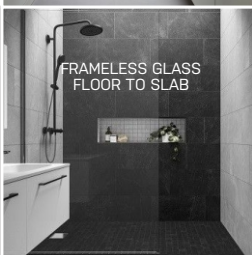

SMEG
 Um4040: Sink Alba Undermount Double Bowl
 Alba collection • Brushed 304 Stainless steel
 Embossed logo • 3.5 inch drainer
 Overflow prevention
 Installation kit included (Strainer siphon with
 dishwasher outlet connection and fixing clips)
 10yr guarantee •
 Sink dimensions:
 760mm (L) x 450mm (W) x 180mm (D)
 Right and left bowl dimensions:
 340mm (L) x 400mm (W) x 180mm (D)

Be a part of our community

Like what you have seen so far?
 Chat to us about our rental and
 sales opportunities

building communities

FRAMELESS GLASS SLIDING DOOR

VIRGO II CONC SHOWER/BATH
HEIGHT:113.39MM
LENGTH:54.16MM
WIDTH:108.35MM
WEIGHT:662GR

FRAMELESS GLASS
FLOOR TO SLAB

SQUARE ROSE SLIM LINE 200MM STAINLESS STEEL

ICEBERG BIANCO
600MM X 600MM
PORCELAIN TILE

PLATINUM NERO BUSH
600MM X 600MM
PORCELAIN

CUSTOM CUT MIRRORS

PLATINUM NERO BUSH
600MM X 600MM PORCELAIN

ICEBERG BIANCO
600MM X 600MM PORCELAIN TILE

VIRGO II CONC SHOWER/BATH MIXER
HEIGHT:113.39MM
LENGTH:54.16MM
WIDTH:108.35MM
WEIGHT:662GR

Be a part of our community

Like what you have seen so far?
Chat to us about our rental and
sales opportunities