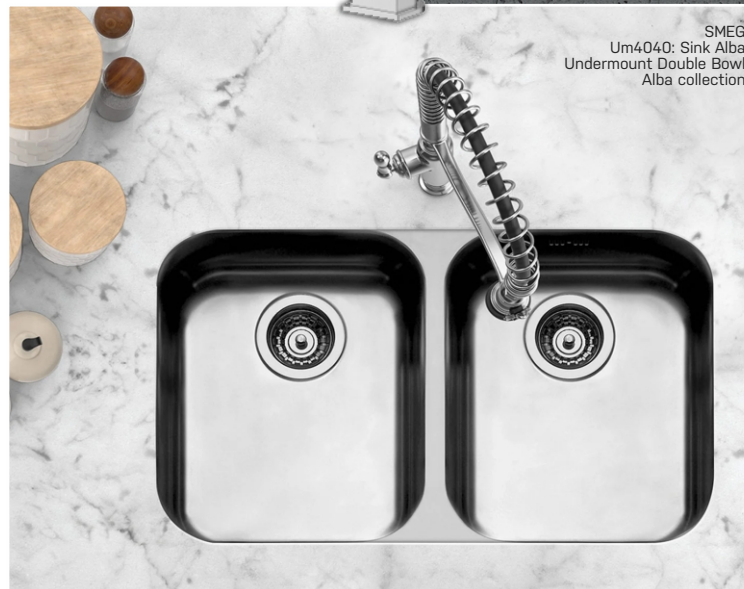

R 1 790 000

building communities

Be a part of our community

Like what you have seen so far?
Chat to us about our rental and sales opportunities

VIRGO II SINK MIXER DECK TYPE
HEIGHT:368MM
LENGTH:51.45MM
WIDTH:224MM
WEIGHT:1108.5GR

20MM PLATINUM QUARTZ 100MM SPLASHBACKS

SMEG
Um4040: Sink Alba
Undermount Double Bowl
Alba collection

building communities

SMEG: Hob Ceran 60cm
 BLACK CERAN GLASS Schott Ceran Suprema
 black glass (with straight edge)
 4 full power cooking zones
 (with 9 power levels each)
 Residual heat indicators
 Timer with switch-off function
 Automatic safety switch-off • Touch Control
 Child safety lock

LEGRAND ARTEOR
 GRAPHITE

Arteor offers a range of carefully crafted masterpieces to give any space an elegant yet discrete look, adding to the design without distracting attention.

SMEG Oven Classic 60cm
 St. steel and Black Eclipse glass •
 79L oven (Gross) •
 8 functions • 5 cooking levels •
 50-250C range •
 Double glazed CoolTouch oven door •
 SoftTouch controls •
 2 halogen lights • Child safety lock function