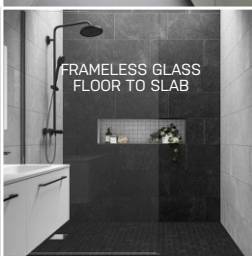

SMEG  
 Um4040: Sink Alba Undermount Double Bowl  
 Alba collection • Brushed 304 Stainless steel  
 Embossed logo • 3.5 inch drainer  
 Overflow prevention  
 Installation kit included (Strainer siphon with  
 dishwasher outlet connection and fixing clips)  
 10yr guarantee •  
 Sink dimensions:  
 760mm (L) x 450mm (W) x 180mm (D)  
 Right and left bowl dimensions:  
 340mm (L) x 400mm (W) x 180mm (D)

# building communities

FRAMELESS GLASS SLIDING DOOR

VIRGO II CONC SHOWER/BATH  
HEIGHT:113.39MM  
LENGTH:54.16MM  
WIDTH:108.35MM  
WEIGHT:662GR

FRAMELESS GLASS  
FLOOR TO SLAB

SQUARE ROSE SLIM LINE 200MM STAINLESS STEEL