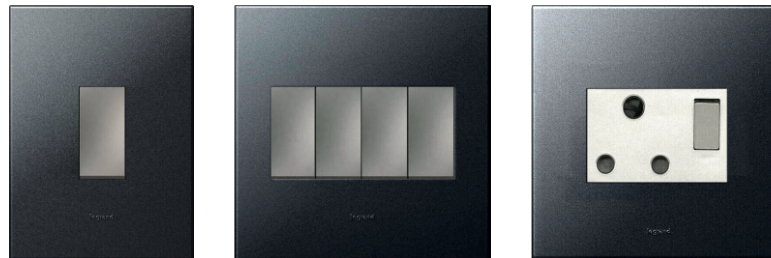

# building communities

SMEG: Hob Ceran 60cm  
 BLACK CERAN GLASS Schott Ceran Suprema  
 black glass (with straight edge)  
 4 full power cooking zones  
 (with 9 power levels each)  
 Residual heat indicators  
 Timer with switch-off function  
 Automatic safety switch-off • Touch Control  
 Child safety lock

LEGRAND ARTEOR  
 GRAPHITE

Arteor offers a range of carefully crafted masterpieces to give any space an elegant yet discrete look, adding to the design without distracting attention.

SMEG Oven Classic 60cm  
 St. steel and Black Eclipse glass •  
 79L oven (Gross) •  
 8 functions • 5 cooking levels •  
 50-250C range •  
 Double glazed CoolTouch oven door •  
 SoftTouch controls •  
 2 halogen lights • Child safety lock function