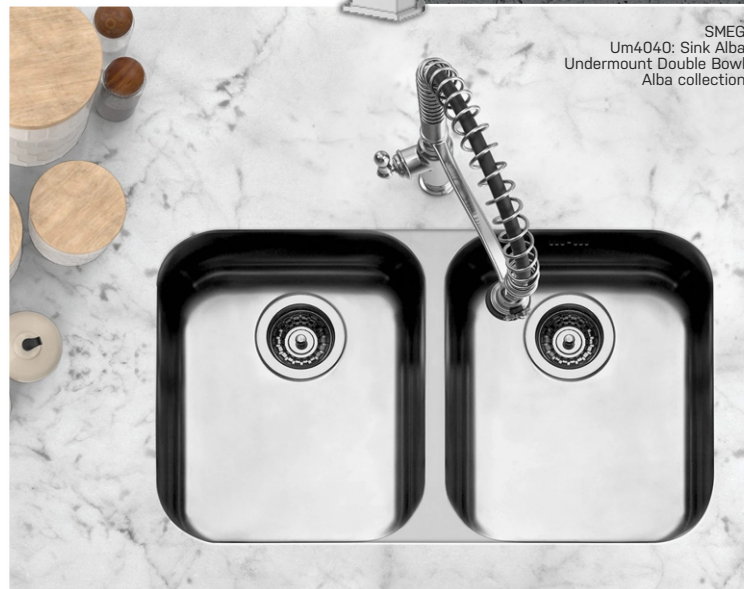

building communities

Be a part of our community

Like what you have seen so far?
Chat to us about our rental and sales opportunities

VIRGO II SINK MIXER DECK TYPE
HEIGHT:368MM
LENGTH:51.45MM
WIDTH:224MM
WEIGHT:1108.5GR

20MM PLATINUM QUARTZ 100MM SPLASHBACKS