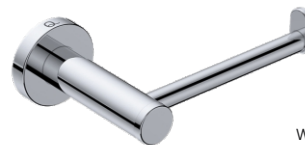

20MM PLATINUM QUARTZ 550MM DEEP

PLATINUM NERO BUSH 600MM X 600MM PORCELAIN