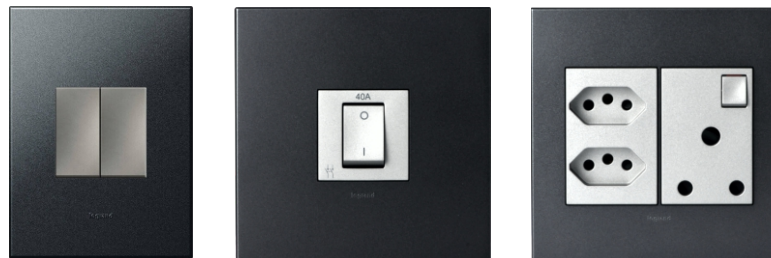

SMEG Oven Classic 60cm
St. steel and Black Eclipse glass •
79L oven (Gross) •
8 functions • 5 cooking levels •
50-250C range •
Double glazed CoolTouch oven door •
SoftTouch controls •
2 halogen lights • Child safety lock function

SPECIAL FEATURES:
Multifunction thermoventilated oven •
Thermoseal cooking technology • Speed reduction
cooling system • EverClean interior •
VapourClean and
removable all glass inner door for easy cleaning

SMEG
Um4040: Sink Alba Undermount Double Bowl
Alba collection • Brushed 304 Stainless steel
Embossed logo • 3.5 inch drainer
Overflow prevention
Installation kit included (Strainer siphon with
dishwasher outlet connection and fixing clips)
10yr guarantee •
Sink dimensions:
760mm (L) x 450mm (W) x 180mm (D)
Right and left bowl dimensions:
340mm (L) x 400mm (W) x 180mm (D)