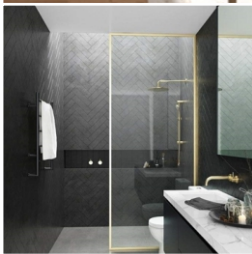

# building communities

FRAMELESS GLASS SLIDING DOOR

VIRGO II CONC SHOWER/BATH  
HEIGHT:113.39MM  
LENGTH:54.16MM  
WIDTH:108.35MM  
WEIGHT:662GR

FRAMELESS GLASS  
FLOOR TO SLAB

SQUARE ROSE SLIM LINE 200MM STAINLESS STEEL