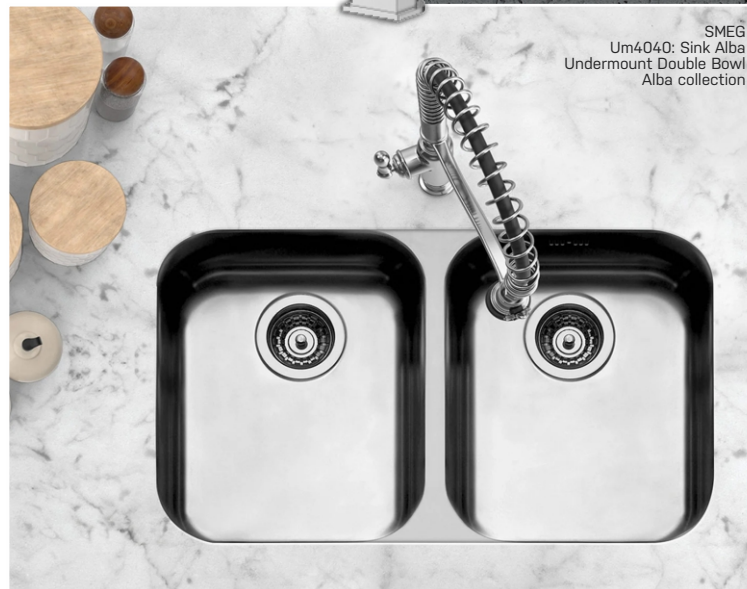

R 1 790 000

building communities

Be a part of
our community

Like what you have seen so far?
Chat to us about our rental and
sales opportunities

VIRGO II SINK MIXER DECK TYPE
HEIGHT:368MM
LENGTH:51.45MM
WIDTH:224MM
WEIGHT:1108.5GR

20MM PLATINUM QUARTZ 100MM
SPLASHBACKS

SMEG
Um4040: Sink Alba
Undermount Double Bowl
Alba collection

building communities

SMEG: Hob Ceran 60cm
 BLACK CERAN GLASS Schott Ceran Suprema
 black glass (with straight edge)
 4 full power cooking zones
 (with 9 power levels each)
 Residual heat indicators
 Timer with switch-off function
 Automatic safety switch-off • Touch Control
 Child safety lock

LEGRAND ARTEOR
 GRAPHITE

Arteor offers a range of carefully crafted masterpieces to give any space an elegant yet discrete look, adding to the design without distracting attention.

SMEG Oven Classic 60cm
 St. steel and Black Eclipse glass •
 79L oven (Gross) •
 8 functions • 5 cooking levels •
 50-250C range •
 Double glazed CoolTouch oven door •
 SoftTouch controls •
 2 halogen lights • Child safety lock function