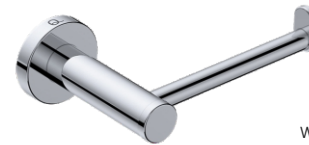

20MM PLATINUM QUARTZ 550MM DEEP

PLATINUM NERO BUSH 600MM X 600MM PORCELAIN