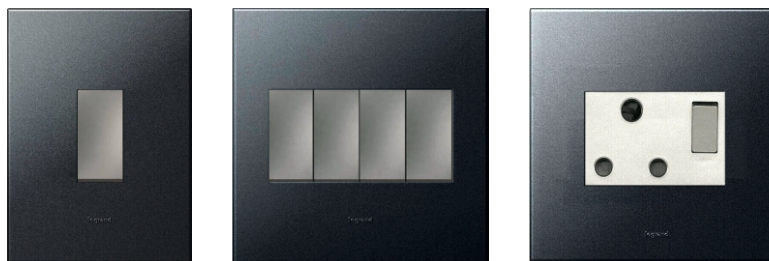

20MM PLATINUM QUARTZ 100MM
SPLASHBACKS

SMEG
Um4040: Sink Alba
Undermount Double Bowl
Alba collection

building communities

SMEG: Hob Ceran 60cm
 BLACK CERAN GLASS Schott Ceran Suprema
 black glass (with straight edge)
 4 full power cooking zones
 (with 9 power levels each)
 Residual heat indicators
 Timer with switch-off function
 Automatic safety switch-off • Touch Control
 Child safety lock

LEGRAND ARTEOR
 GRAPHITE

Arteor offers a range of carefully crafted masterpieces to give any space an elegant yet discrete look, adding to the design without distracting attention.

SMEG Oven Classic 60cm
 St. steel and Black Eclipse glass •
 79L oven (Gross) •
 8 functions • 5 cooking levels •
 50-250C range •
 Double glazed CoolTouch oven door •
 SoftTouch controls •
 2 halogen lights • Child safety lock function