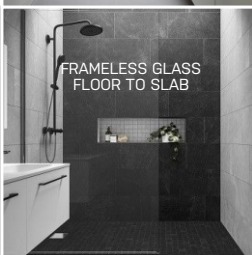

SMEG
 Um4040: Sink Alba Undermount Double Bowl
 Alba collection • Brushed 304 Stainless steel
 Embossed logo • 3.5 inch drainer
 Overflow prevention
 Installation kit included (Strainer siphon with
 dishwasher outlet connection and fixing clips)
 10yr guarantee •
 Sink dimensions:
 760mm (L) x 450mm (W) x 180mm (D)
 Right and left bowl dimensions:
 340mm (L) x 400mm (W) x 180mm (D)

Be a part of our community

Like what you have seen so far?
 Chat to us about our rental and
 sales opportunities

building communities

FRAMELESS GLASS SLIDING DOOR

VIRGO II CONC SHOWER/BATH
HEIGHT:113.39MM
LENGTH:54.16MM
WIDTH:108.35MM
WEIGHT:662GR

FRAMELESS GLASS
FLOOR TO SLAB

SQUARE ROSE SLIM LINE 200MM STAINLESS STEEL

CUSTOM CUT MIRRORS

PLATINUM NERO BUSH
600MM X 600MM PORCELAIN

ICEBERG BIANCO
600MM X 600MM PORCELAIN TILE

ICEBERG BIANCO
600MM X 600MM
PORCELAIN TILE

PLATINUM NERO BUSH
600MM X 600MM
PORCELAIN
TILE

VIRGO II CONC SHOWER/BATH MIXER
HEIGHT:113.39MM
LENGTH:54.16MM
WIDTH:108.35MM
WEIGHT:662GR

Be a part of our community

Like what you have seen so far?
Chat to us about our rental and
sales opportunities