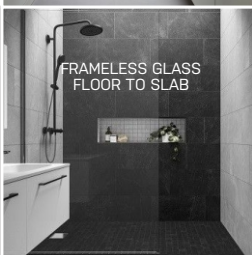

SMEG
 Um4040: Sink Alba Undermount Double Bowl
 Alba collection • Brushed 304 Stainless steel
 Embossed logo • 3.5 inch drainer
 Overflow prevention
 Installation kit included (Strainer siphon with
 dishwasher outlet connection and fixing clips)
 10yr guarantee •
 Sink dimensions:
 760mm (L) x 450mm (W) x 180mm (D)
 Right and left bowl dimensions:
 340mm (L) x 400mm (W) x 180mm (D)

Be a part of our community

Like what you have seen so far?
 Chat to us about our rental and
 sales opportunities

building communities

FRAMELESS GLASS SLIDING DOOR

VIRGO II CONC SHOWER/BATH
HEIGHT:113.39MM
LENGTH:54.16MM
WIDTH:108.35MM
WEIGHT:662GR

FRAMELESS GLASS
FLOOR TO SLAB

SQUARE ROSE SLIM LINE 200MM STAINLESS STEEL

CUSTOM CUT MIRRORS

PLATINUM NERO BUSH
600MM X 600MM PORCELAIN

ICEBERG BIANCO
600MM X 600MM PORCELAIN TILE

ICEBERG BIANCO
600MM X 600MM
PORCELAIN TILE

PLATINUM NERO BUSH
600MM X 600MM
PORCELAIN

VIRGO II CONC SHOWER/BATH MIXER
HEIGHT:113.39MM
LENGTH:54.16MM
WIDTH:108.35MM
WEIGHT:662GR

Be a part of our community

Like what you have seen so far?
Chat to us about our rental and
sales opportunities