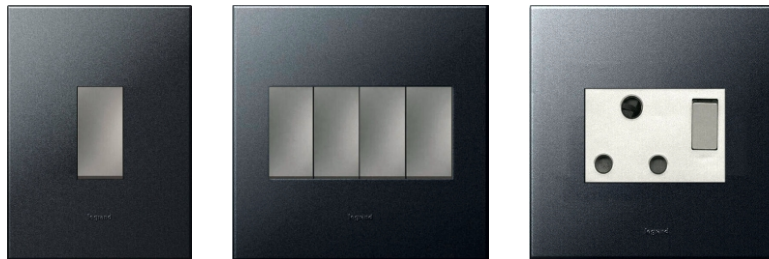

SMEG
Um4040: Sink Alba
Undermount Double Bowl
Alba collection

building communities

SMEG: Hob Ceran 60cm
 BLACK CERAN GLASS Schott Ceran Suprema
 black glass (with straight edge)
 4 full power cooking zones
 (with 9 power levels each)
 Residual heat indicators
 Timer with switch-off function
 Automatic safety switch-off • Touch Control
 Child safety lock

LEGRAND ARTEOR
 GRAPHITE

Arteor offers a range of carefully crafted masterpieces to give any space an elegant yet discrete look, adding to the design without distracting attention.

SMEG Oven Classic 60cm
 St. steel and Black Eclipse glass •
 79L oven (Gross) •
 8 functions • 5 cooking levels •
 50-250C range •
 Double glazed CoolTouch oven door •
 SoftTouch controls •
 2 halogen lights • Child safety lock function