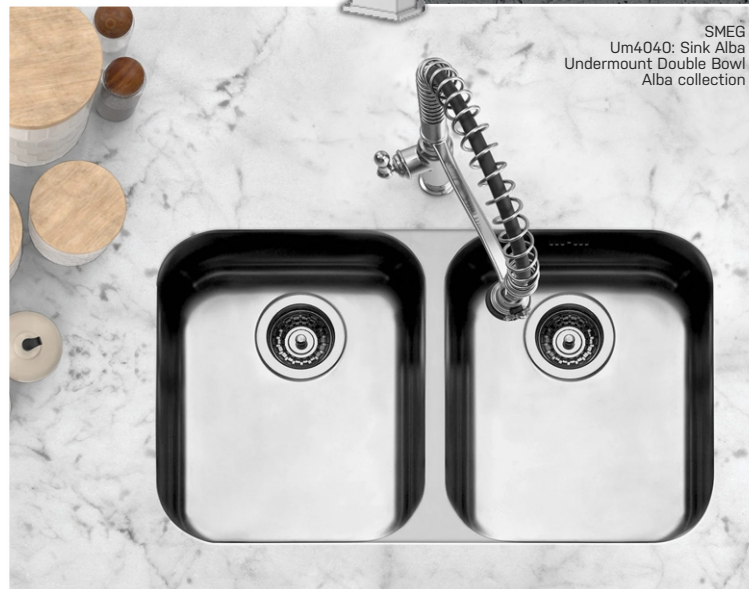

SMEG
Um4040: Sink Alba
Undermount Double Bowl
Alba collection

building communities

SMEG: Hob Ceran 60cm
 BLACK CERAN GLASS Schott Ceran Suprema
 black glass (with straight edge)
 4 full power cooking zones
 (with 9 power levels each)
 Residual heat indicators
 Timer with switch-off function
 Automatic safety switch-off • Touch Control
 Child safety lock